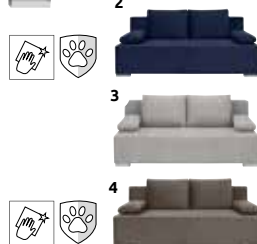

sprawnie działający mechanizm CLICK-CLACK

ozdobne wcięcia w siedzisku i oparciu

-30%
~~2149,-~~
1499,-

Wersalka Umbro 3K

SxGxW: 199x93x93 cm
pow. spania: 118x199 cm
1. JASMINE_25_TAUPE
2. TATUM_279

nieduże gabaryty

podwyższone, drewniane stopki

-41%
~~2549,-~~
1499,-

Sofa Sun LUX 3DL

SxGxW: 193x92x96 cm,
pow. spania: 139x191 cm
1. SAVOY_91_SILVER/SAVOY_96_GREY
2. TRINITY_02_BEIGE/TRINITY_06_CACAO

boczne poduszki zwiększają komfort wypoczynku

-42%
~~2779,-~~
1599,-

chromowana stopka

Sofa Daria LUX 3DL

SxGxW: 195/98/94 cm
pow. spania: 140x190 cm
1. INARI 91 GREY/MALMO 95 GREY
2. MANILA 03 BEIGE/DENVER 03 TAUPE
3. NAOMI_3402_GREY/DORO_5110_GREY ~~2949,-~~ **1799,-**

-40%
~~2949,-~~
1749,-

duża powierzchnia spania - funkcjonalność i wygoda

Sofa Street IV LUX 3DL

SxGxW: 197x98x95 cm
pow. spania: 145x197 cm
1. DENVER_21_BLACK
2. LOCA_13_NAVY ~~2949,-~~ **1849,-**
3. SORO_90_GREY
4. LOCA_16_TAUPE ~~2949,-~~ **1849,-**

ozdobne wcięcia w poduszkach oparciowych

-41%
~~3099,-~~
1799,-

ozdobne drewniane stopki

Sofa Rita LUX 3DL

SxGxW: 198x99x92 cm
pow. spania: 140x198 cm
1. ASTON_NEW_15/ASTON_NEW_17
2. FARO_20/ELEMENT_05_BROWN

wąskie podtokienniki

-31%
~~2699,-~~
1849,-

podwyższone, ozdobne stopki

Sofa Sigma LUX 3DL

SxGxW: 208x90x92 cm,
pow. spania: 138x191 cm
1. MANILAPASY_26_NAVY/MANILA_26_NAVY
2. MANILA_15_GREY

duża powierzchnia spania

-40%
~~5499,-~~
3299,-

duży pojemnik na pościel

Sofa Gaspar IV MEGA LUX 3DL

SxGxW: 252/122/89 cm, pow. spania: 160x195 cm
1. PRINT_PAWIE_02_MULTICOLOR/SOLAR_03_ECRU/MONOLI_79_NAVY
2. KRONOS_14_GREEN/CITY_05_BEIGE/CITY_36_GREEN ~~5399,-~~ **3449,-**
3. FAN_VEL_323_NAVY/FAN_VEL_325_STEEL/FAN_VEL_327_GREY ~~5499,-~~ **3299,-**
4. MATT_VELVET_06_ECRU/RAIN_5_BROWN/LETTO_11_BEIGE ~~5299,-~~ **3449,-**